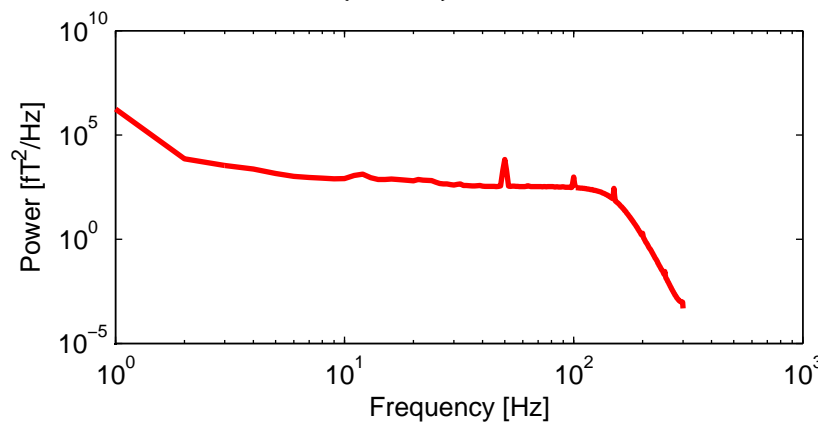

Mean powerspectrum

Events

Types	Triggers	Values
LPPT001	4176	110
LPPT002	1949	1
frontpanel trigger	4174	109
trial	511	0