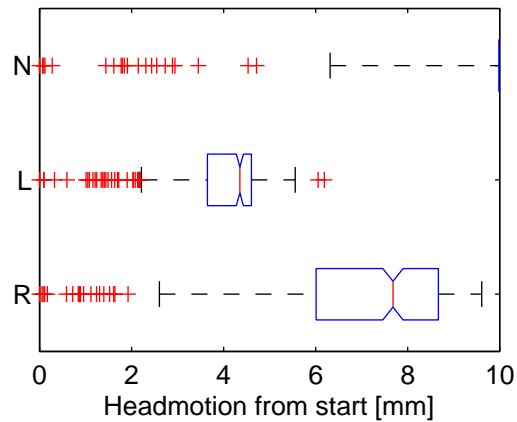

Mon 21-Mar-2011

ALPMEMestmees11_1200hz_20110321

12:03[^]13:28

ctf_ds, fs: 600, nchans: 274

missing chans:
MRP31

Jump artefacts

no jumps
detected