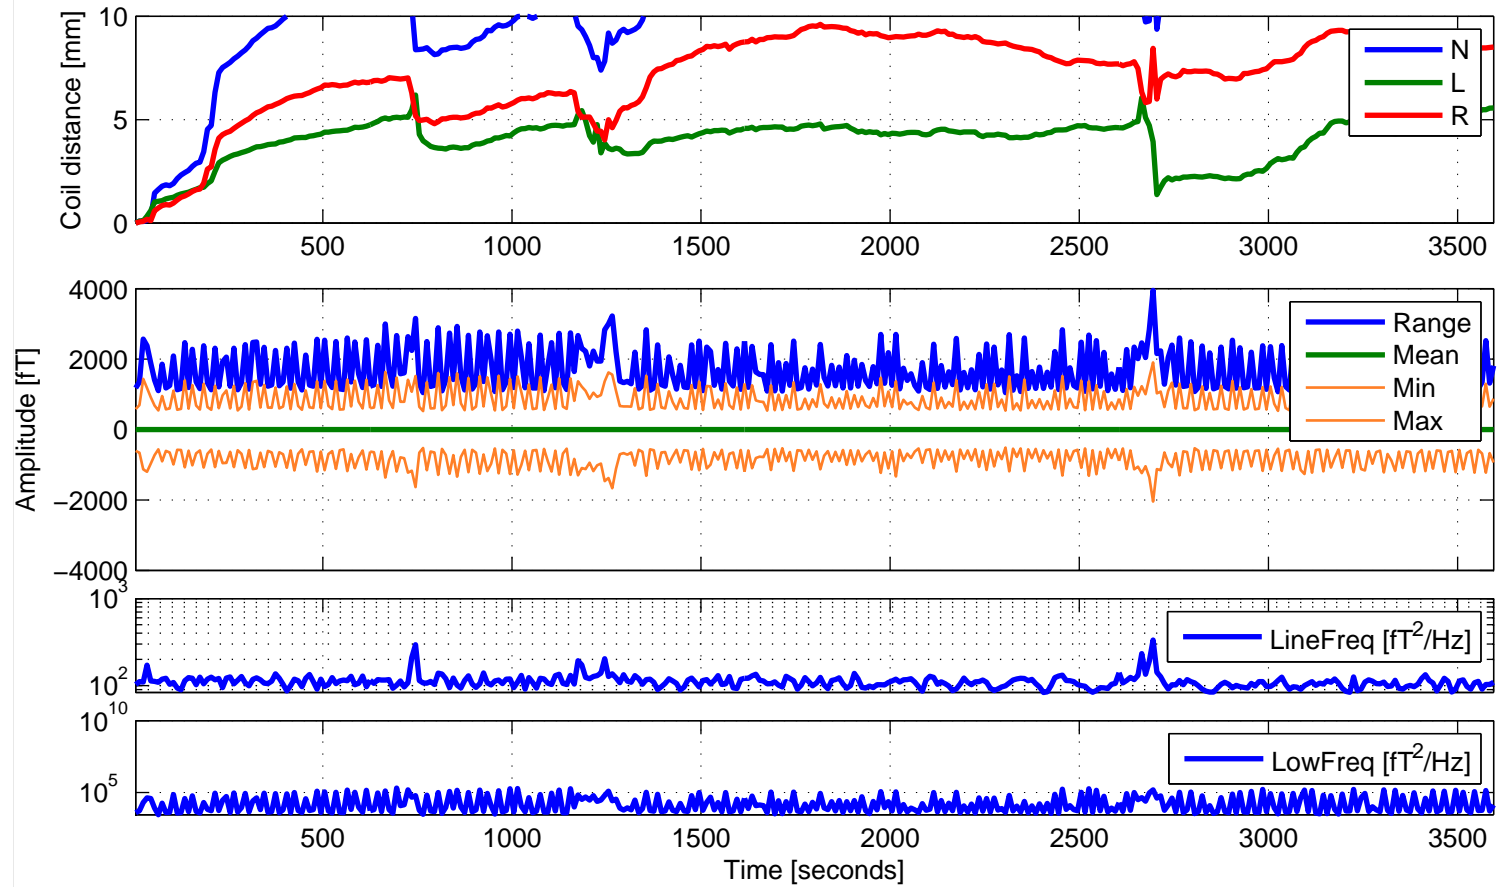

Mon 21-Mar-2011

ALPMEMestmees11\_1200hz\_20110321

12:03<sup>^</sup>13:28

ctf\_ds, fs: 600, nchans: 274

missing chans:  
MRP31

Jump artefacts

no jumps  
detected

Timecourses

Mean powerspectrum

Events

Types	Triggers	Values
LPPT001	4176	110
LPPT002	1949	1
frontpanel trigger	4174	109
trial	511	0